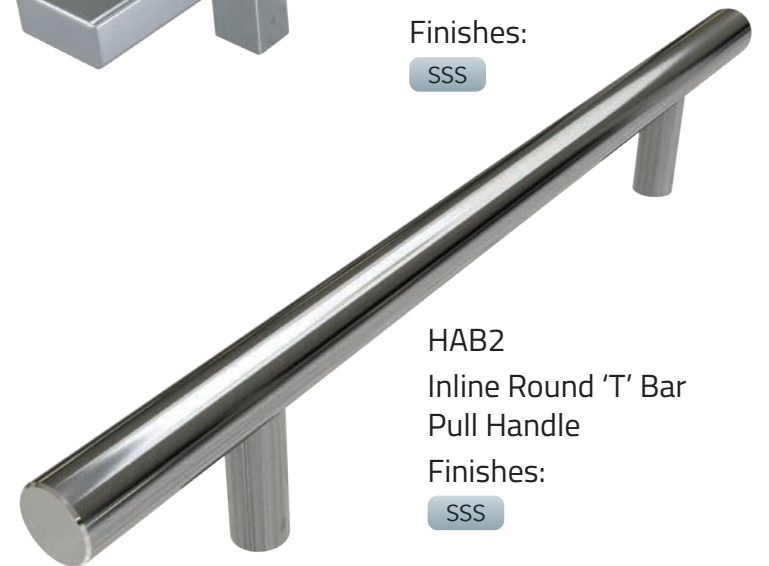

Suited Door Hardware

316 Marine Grade Stainless Steel

Designed to show your home at its best

BLN
Door Numerals
Finishes:
SSS

DKB155
Door Knocker
Finishes:
SSS

KM070
Contemporary
Multipoint Door Handle
Finishes:
SSS

KM120
Fixed Centre Door Knob - Square
Finishes:
SSS

HAB15
Inline Rectangular 'T' Bar
Pull Handle
Finishes:
SSS

CP50
Euro Cylinder Pull
Finishes:
SSS PSS PPB

KM150
Fixed Centre Door Knob - Round
Finishes:
SSS

HAB2
Inline Round 'T' Bar
Pull Handle
Finishes:
SSS

KM045
Oval Escutcheon
Finishes:
SSS PSS ORB

LP400
Sleeved Letter Plate
Finishes:
SSS PSS PPB ORB

Finish Icon Key:

- SSS Satin Stainless Steel
- PSS Polished Stainless Steel
- PPB Polished Brass - PVD Stainless Brass
- ORB Oil Rubbed Bronze